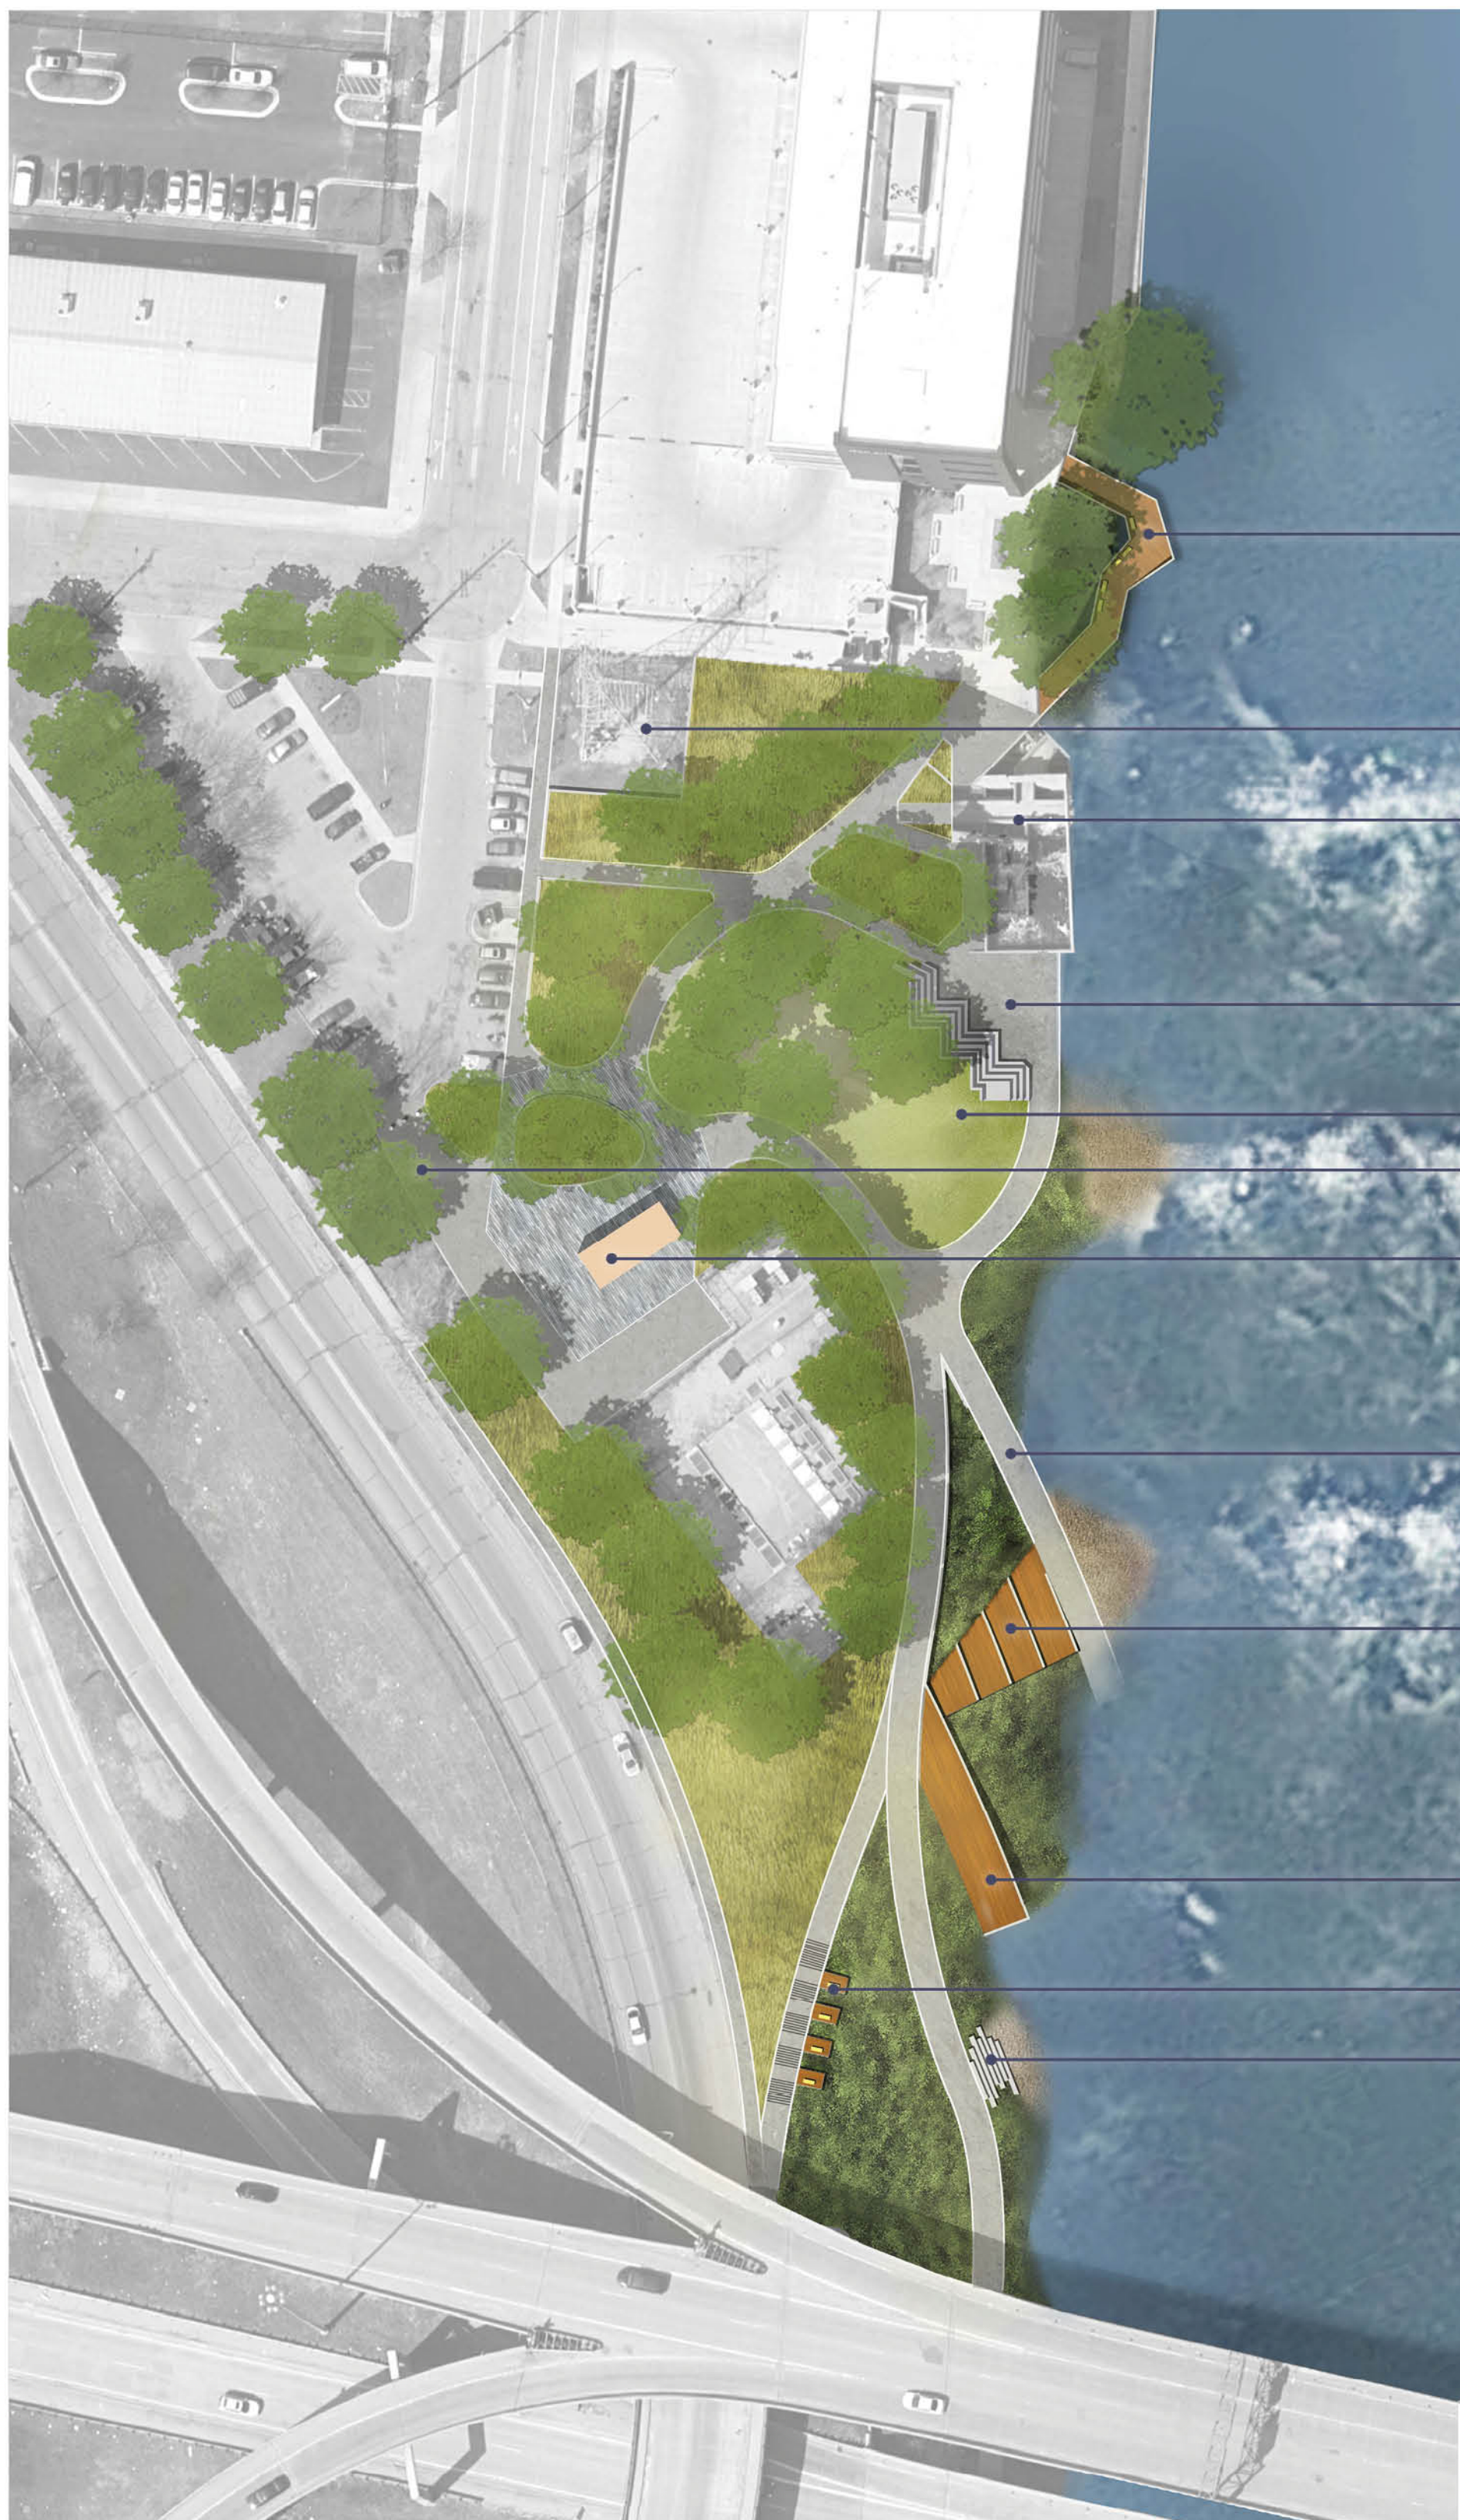

FISH LADDER

OBSERVATION DECK

EXISTING SUBSTATION

EXISTING FISH LADDER

EXISTING PLAZA

SLOPED LAWN

RETRACTABLE BOLLARDS

CHANGING ROOM /
RESTROOM / FISH
CLEANING STATION

EMERGENCY ONLY
BOAT LAUNCH

VIEWING TERRACE

OVERLOOK DECK

VIEWING PERCH

RIVER STEP ACCESS